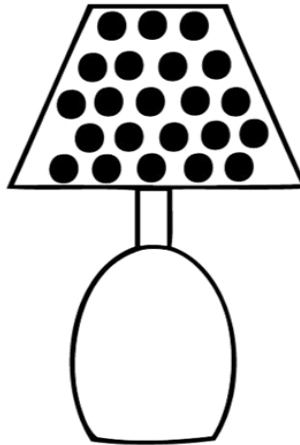

**AIR FORCE SCHOOL**  
**WESTERN AIR COMMAND**

**Worksheet: English**

Name: \_\_\_\_\_

Class: \_\_\_\_\_

Date: \_\_\_\_\_

**L**

Handwriting practice section consisting of six rows of lines. Each row has a solid top line, a dashed middle line, and a solid bottom line. The letter 'L' is printed at the beginning of each row for tracing.

**AIR FORCE SCHOOL**  
**WESTERN AIR COMMAND**

**Worksheet: English**

Name: \_\_\_\_\_

Class: \_\_\_\_\_

Date: \_\_\_\_\_

Trace and write the alphabet

lion

lock